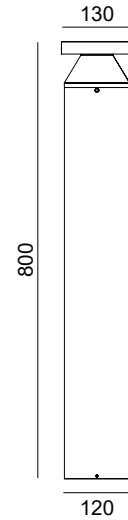

OUTDOOR LIGHT LAWN BOLLARD

TECHNICAL SHEET
KL-B423

KEYLIGHT

SPAIN

PRODUCTOS DE ILUMINACION

FEATURES

- 220-240V
- CE ROHS Certified
- Aluminum die-casting body
- Glass Diffuser
- 3-years warranty

SPECIFICATIONS

| | |
|-------------------|-----------------------------------|
| Product Code | KL-B423 |
| Power | 15W |
| Input | 220-240V |
| Luminous flux | 580 lm |
| Color Temperature | 2700k-6500k |
| Beam Angle | 120° |
| Power factor | ≥0.80 |
| CRI | 80 |
| Finishing Colors | White/Silver Grey/Dark Grey/Black |
| LED Type | SMD |
| IP Rating | IP65 Class 1 |
| Size | Ø130mm*800mm |
| Warranty | 3 years |